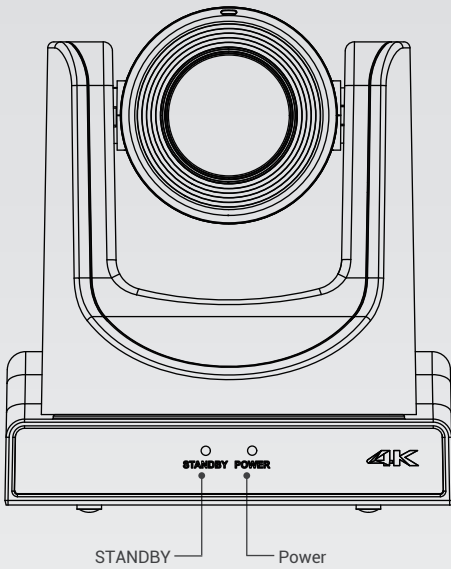

## Built-in gravity sensor

Support automatic image flip function, convenient for engineering installation.

## Product Interface

Front View

Back View