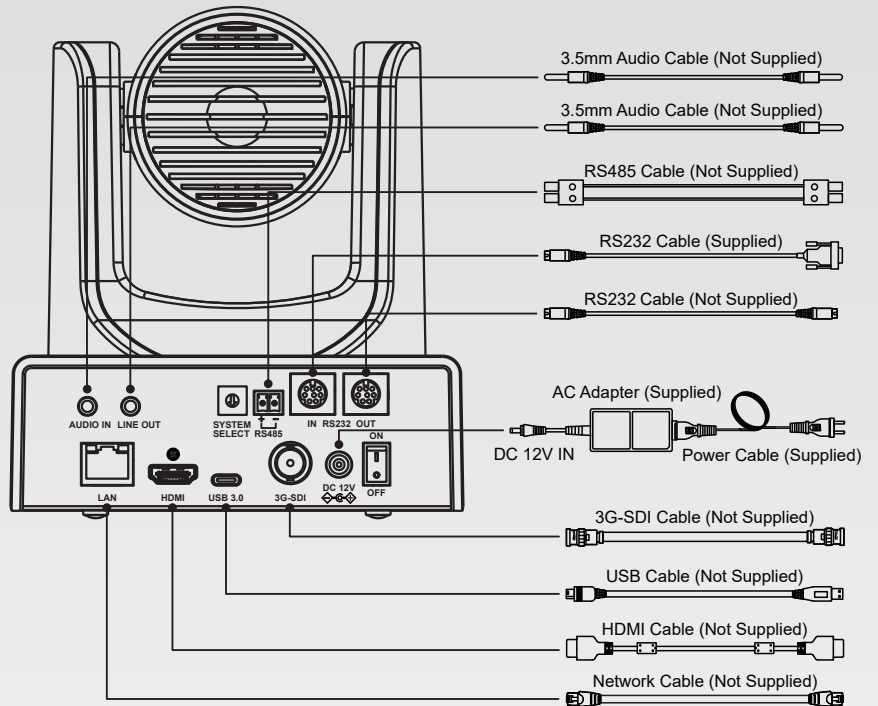

## Built-in gravity sensor

Support automatic image flip function, convenient for engineering installation.

## Product Interface

Front View

Back View

## On-Screen Graphical User Interface

- 1 UP
- 2 LEFT
- 3 RIGHT
- 4 DOWN
- 5 HOME