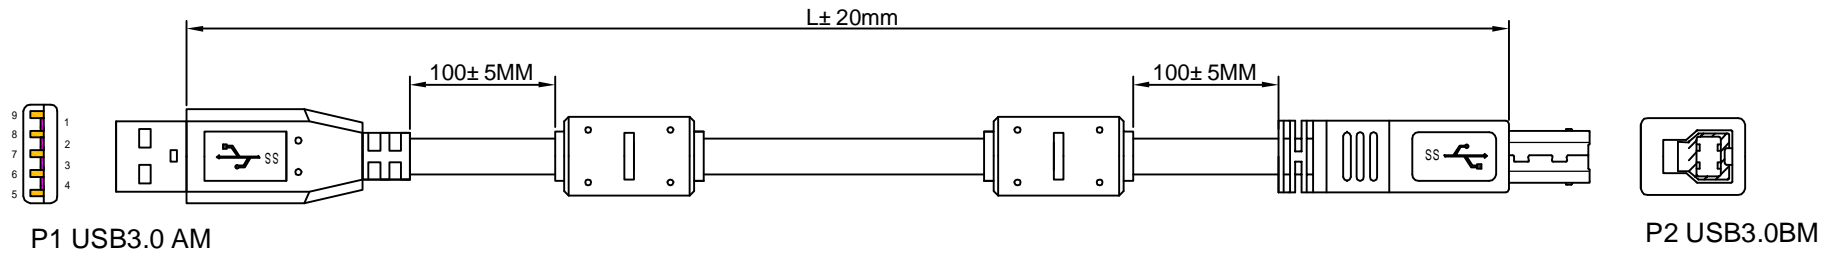

Cable Spec : USB3.0 20AWG+26AWG CABLE OD6.0,Balck
 PVC Jacket,UL,Molding color: Black

PIN OUT

P1	P2
1	1 RED
2	2 WHITE
3	3 GREEN
4	4 BLACK
5	8 GREEN
6	9 WHITE
7	7 CLEAR
7	7 CLEAR
8	5 WHITE
9	6 GREEN
SHELL	SHELL

www.atmtech.co.il

				DESCRIPTION	USB3.0 AM/BM CABLE	SCALE		FIT		UNITS: mm		1RD ANGLE	
				MODEL NO,	ACU-203								
APPROVED	CHECKED	DRAWING	DESIGNED	DRAWING NO,									
		Jim		FINISHING		▲	07/31/2024	A1					
				MATERIAL		SYM	DATE	REVISION					